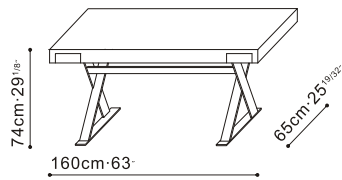

KING

- Oak veneered surface • Blacken steel frame •

C0553581.

C0553582.