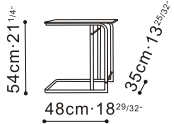

FLEX

- Brushed steel frame • Oak veneered surface or black lacquered glass surface •

C0653313.