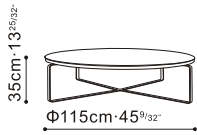

FLEX

- Brushed steel frame • Oak veneered surface or black lacquered glass surface •

FLEX

- Brushed steel frame • Oak veneered surface or black lacquered glass surface •

C0653311.

FLEX

- Brushed steel frame • Oak veneered surface or black lacquered glass surface •